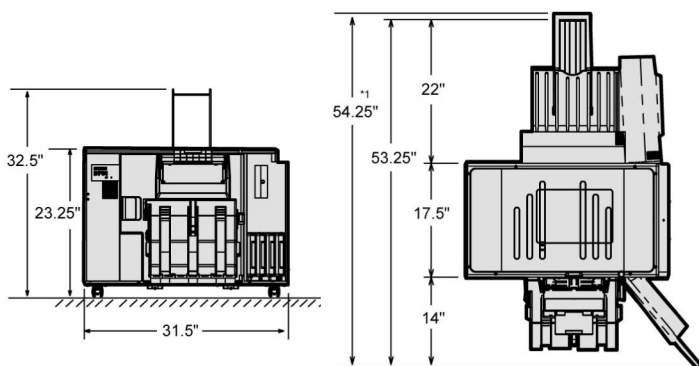

Printing Capacity (Repeat Printing)

Print Size (Width x Advance Length)	Paper	Standard Image Quality	Image Quality Priority
4" x 6"	Roll	510	300
5" x 3.5"	Roll	750	450
6" x 4"	Roll	650	380
8" x 10"	Roll	250	135
10" x 8"	Roll	280	150
10" x 12"	Roll	195	100
8" x 10"	Sheet	35	23
A4 (210x307mm)	Sheet	33	21

Without Optional Sorter Unit